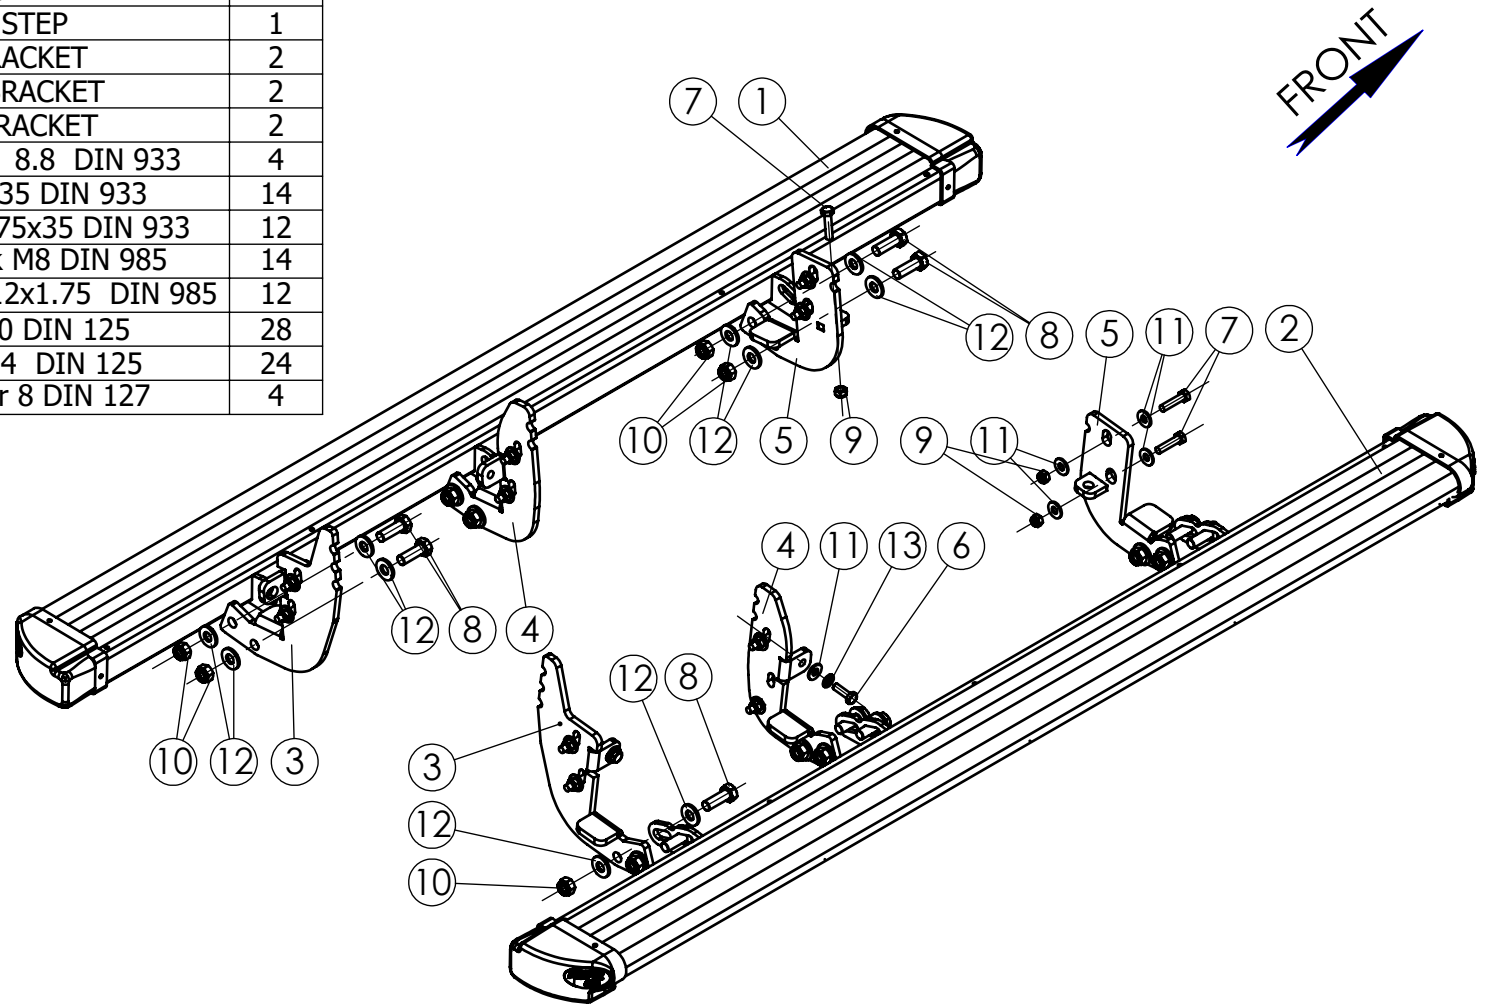

NO.	PART NUMBER	DESCRIPTION	QTY.
1	MTM69.100.000	LEFT STEP	1
2	MTM69.100.000R	RIGHT STEP	1
3	MTM67.000.001	REAR BRACKET	2
4	MTM67.000.002	MIDDLE BRACKET	2
5	MTM67.030.000	FRONT BRACKET	2
6	1168	Hex Bolt M8x25 8.8 DIN 933	4
7	1000	Hex Bolt M8x35 DIN 933	14
8	1003	Hex bolt M12x1.75x35 DIN 933	12
9	3005	Hex Nut nylock M8 DIN 985	14
10	3001	Hex Nut Nylock M12x1.75 DIN 985	12
11	6003	Washer 8x20 DIN 125	28
12	6006	Washer 12x24 DIN 125	24
13	6001	Spring washer 8 DIN 127	4

Maximum Tightening Torques

M8 (8.8)	25 Nm
M12 (8.8)	85 Nm

	NAME	SIGN.	DATE
CHG.	Alex		08.01.17
DWN.	Charnay		29.12.09
PLN.	David		8.01.17
CONFIRM	Dani		

ASFIR LTD.

Drawing number	MTM69.000.000B
Drawing description	SIDE STEP PROTECTOR Black
Catalogue number	503050
Weight,kg	26

Product Description

Vehicle Manuf.	mitsubishi
Vehicle Model	PAJERO BK
Vehicle Version	SWB
VIN	
Year of Product.	2007-2016
Gear Shift	AUTOMATIC
Motor Model	DIESEL/PETROL
Transmission	4X4

Confidential

All rights in and to this document are property of ASFIR Ltd. and reserved to it. This document is forwarded to the recipient under the condition of and subject to the obligation of the recipient to keep the confidentiality of its contents. Copying, transfer or distribution of this document or its contents and the use of it not for the purpose intended-are strictly forbidden.