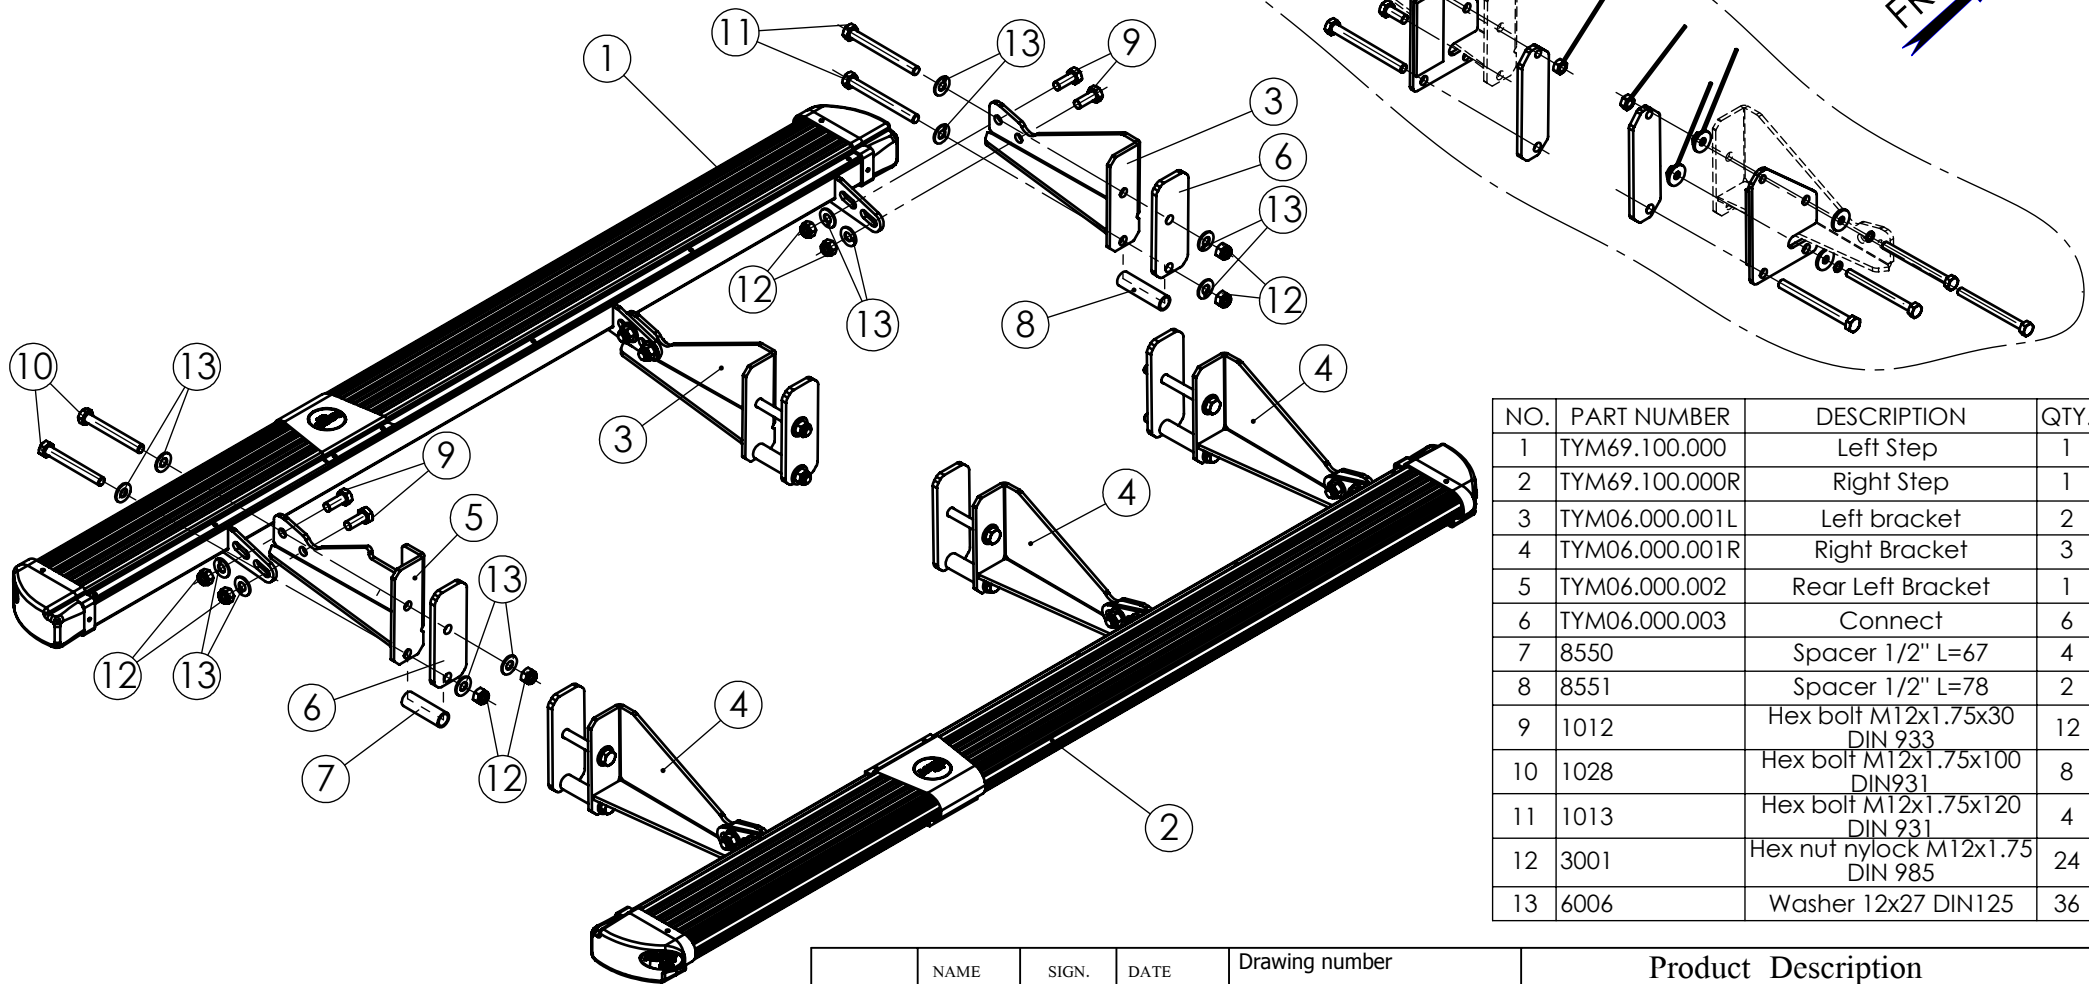

FOR TOYOTA LANDCRUISER PRADO 98-02
TYPE 5 DOOR PETROL - TYM06B

NO.	PART NUMBER	DESCRIPTION	QTY.
1	TYM69.100.000	Left Step	1
2	TYM69.100.000R	Right Step	1
3	TYM06.000.001L	Left bracket	2
4	TYM06.000.001R	Right Bracket	3
5	TYM06.000.002	Rear Left Bracket	1
6	TYM06.000.003	Connect	6
7	8550	Spacer 1/2" L=67	4
8	8551	Spacer 1/2" L=78	2
9	1012	Hex bolt M12x1.75x30 DIN 933	12
10	1028	Hex bolt M12x1.75x100 DIN931	8
11	1013	Hex bolt M12x1.75x120 DIN 931	4
12	3001	Hex nut nylock M12x1.75 DIN 985	24
13	6006	Washer 12x27 DIN125	36

MAXIMUM TIGHTENING TORQUES

M12 (8.8) → 83 Nm

Confidential

All rights in and to this document are property of ASFIR Ltd. and reserved to it. This document is forwarded to the recipient under the condition of and subject to the obligation of the recipient to keep the confidentiality of its contents. Copying, transfer or distribution of this document or its contents and the use of it not for the purpose intended-are strictly forbidden.

	NAME	SIGN.	DATE
CHG.	Charnay		28.03.11
DWN.	Charnay		10.10.10
PLN.	David		3/01/11
CONFIRM	Dani		

ASFIR LTD.

Drawing number		Product Description	
TYM69.000.000		Vehicle Manuf.	TOYOTA
Drawing description		Vehicle Model	LAND CRUISER PRADO
Side Step Protector		Vehicle Version	5 DOOR
Catalogue number		VIN	
534054		Year of Product.	1998-2002
Weight,kg 33		Gear Shift	AUTOMATIC
		Motor Model	DIESEL
		Transmission	4X4