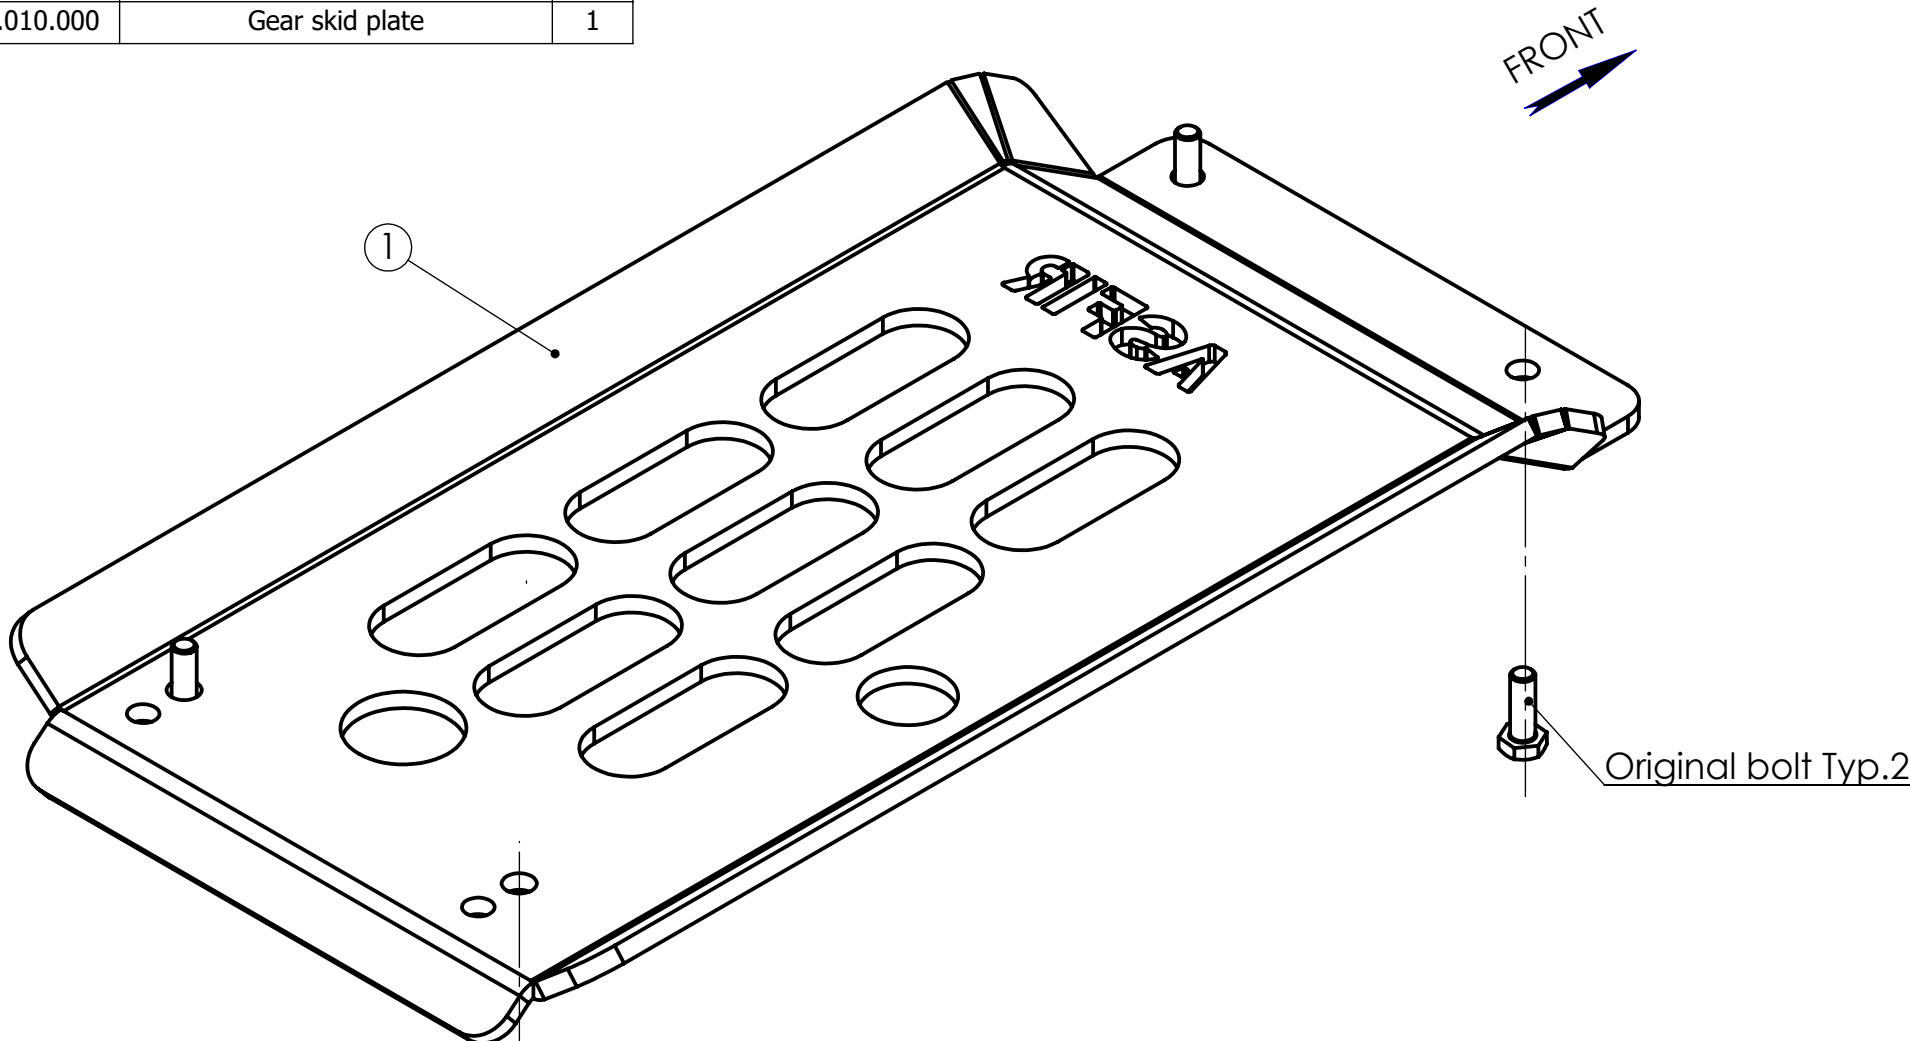

NO.	PART NUMBER	DESCRIPTION	QTY.
1	TYM45.010.000	Gear skid plate	1

Original bolt Typ.2

CHG.	NAME	SIGN.	DATE	Drawing number	Product Description	
				TYM45.000.000	Vehicle Manufacturer	Toyota
DWN.	Slava		15.11.16	Drawing description	Vehicle Model	Land Cruiser 200
CHKD.	David		21.11.16		Vehicle Version	5 doors
CONFIRM	Dani			Catalogue number	Year of Production	2007-2014
ASFIR LTD.					558061	Gear Shift
				Sheet	Sheets 1	Motor Model
					Transmission	4 x 4