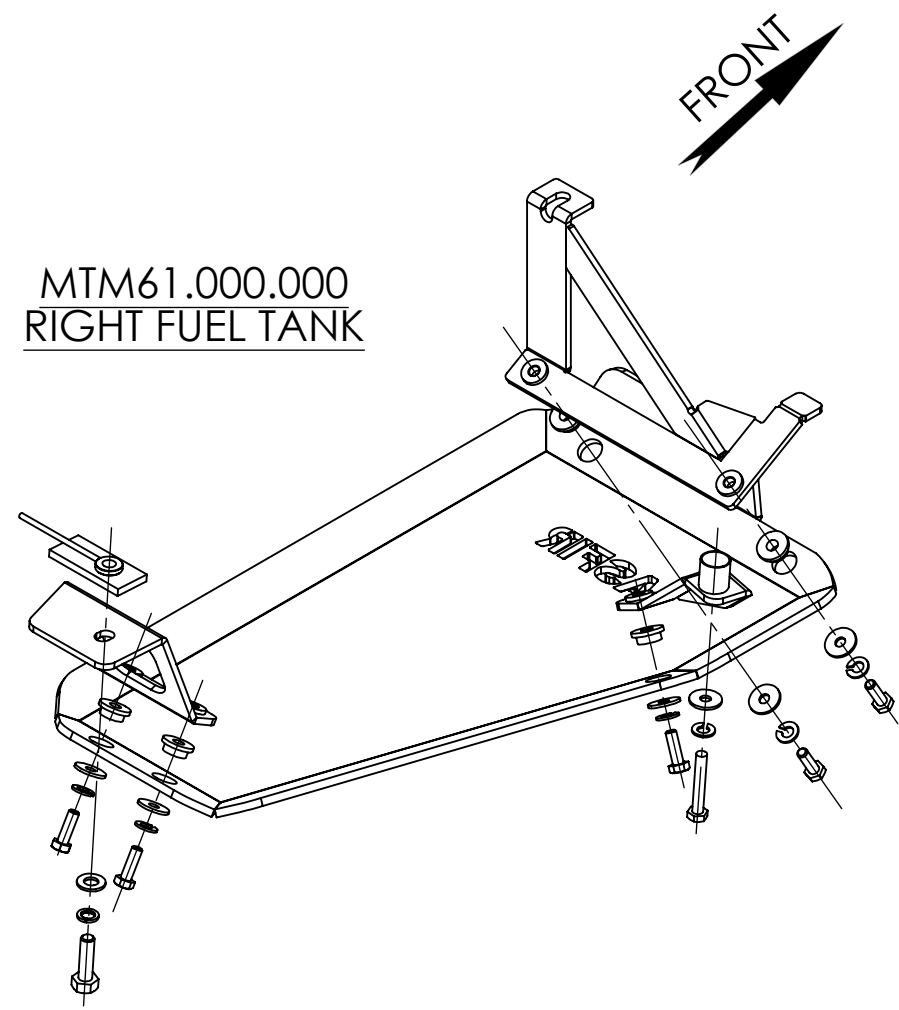

MTM63.000.000
LEFT FUEL TANK

MTM61.000.000
RIGHT FUEL TANK

	NAME	SIGN.	DATE
CHG.	Charnay		09.07.12
DWN.	INNA		25.02.08
CHKD.	David		
CONFIRM	Dani		

ASFIR LTD.

Drawing number	Product Description		
MTM61.000.000A	Vehicle Manuf.	Mitsubishi	Citroen
	Vehicle Model	OUTLANDER	C.croser
Drawing description	Vehicle Version	5 doors	5 doors
	VIN	JMBXJCW8W7U000026	8U967595
Catalogue number	Year of Product	2007-2010	2008-2012
	Motor Model	DIESEL VW 2L	Petrol,Mitsubishi 2.4L
Weight,kg	Gear Shift	MANUAL	AUTOMATIC
	Transmission	4 x 4	