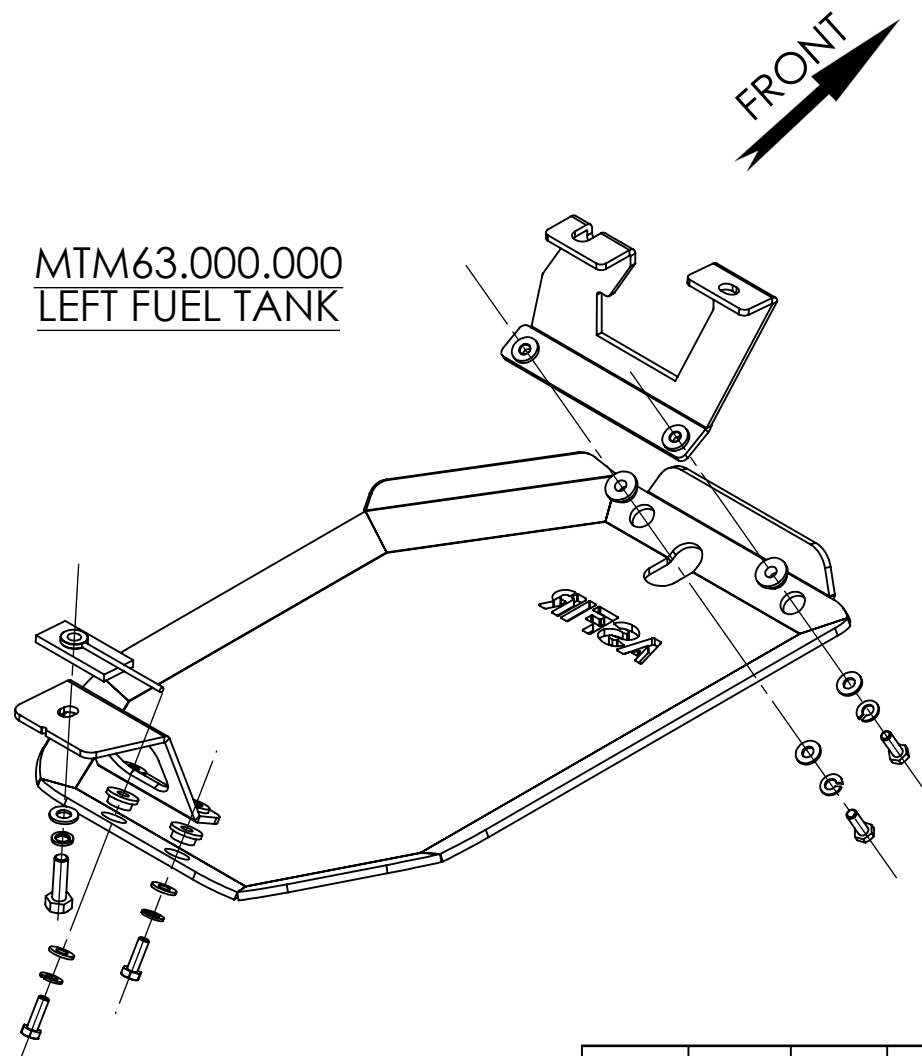

MTM63.000.000
LEFT FUEL TANK

MTM61.000.000
RIGHT FUEL TANK

	NAME	SIGN.	DATE
CHG.	Charnay		09.07.12
DWN.	INNA		25.02.08
CHKD.	David		
CONFIRM	Dani		

ASFIR LTD.

Drawing number	Product Description		
MTM61.000.000A	Vehicle Manuf.	Mitsubishi	Citroen
	Vehicle Model	OUTLANDER	C.croser
Drawing description	Vehicle Version	5 doors	5 doors
	VIN	JMBXJCW8W7U000026	8U967595
Catalogue number	Year of Product	2007-2010	2008-2012
	Motor Model	DIESEL VW 2L	Petrol,Mitsubishi 2.4L
Weight,kg	Gear Shift	MANUAL	AUTOMATIC
	Transmission	4 x 4	